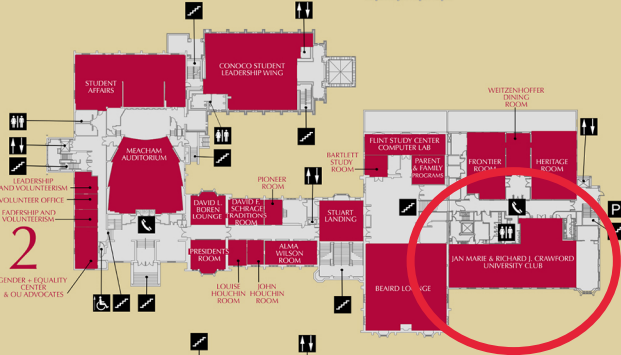

OKLAHOMA MEMORIAL UNION

LOW

Level 4

Level 3

Level 2

Level 1

Legend

- Restrooms
- Kiosk
- Parking
- Elevators
- Phone
- Stairs
- Accessibility Lift
- Accessibility Ramp